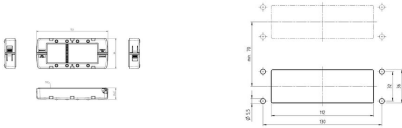

KDSI-SR-G 10/24 BK

29103.4

Divided cable entry with TPE seal, Mounting type: Screws, Length: 153 mm, Width: 64 mm, IP 66, Colour: Black

Commercial

General

Colour: Black

Country of origin: DE

Customs number: 39259020

GTIN (EAN): 4044211254452

Packaging unit: 1

Product description: Cable Entry

Quantity unit: PC

Unit of weight: G

Weight per piece (including packaging): 133.9g

Weight per piece (not including packaging): 103.9g

Technical

Dimensions

Height: 24.2mm

Installation height: 24.2mm

Length: 153mm

Width: 64mm

Further technical data

Assembly instruction: Also suitable for mounting on extended wall cutouts 113.5 mm x 46 mm.